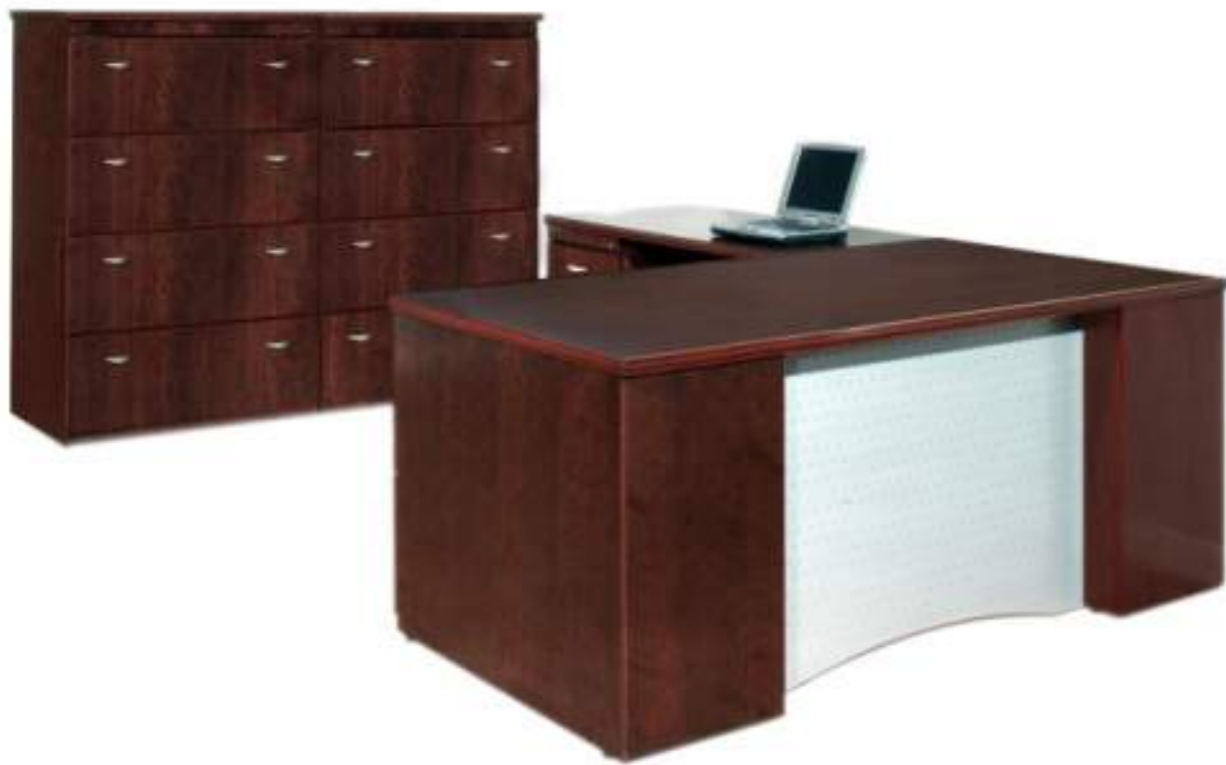

Martin® is a timeless designed casegoods system that offers a solution for a high performance work environment with affordable budget. **Martin** uses the finest American cherry veneer with durable clear UV finish. It comes with wide selections of modularity and reconfigurability to meet any possible changes or expansions of your business setting. With recessed front design, **Martin** has the flexibility of having a selection of modesty panels such as wood, perforated arc silver, or perforated arc black

Bow Desk with Perforated Arched Silver modesty panel and Wall Unit consisting of Kneespace Credenza, Credenza Hutch, Door Cabinets, and Storage Cabinets Hutches.
Also Shown : Cabinet File Credenza with Glass Door Storage Hutch

P- Top U Unit with Combo Pedestal Credenza and Frosted Glass Credenza Hutch
Also shown : Bookcase with High Wardrobe Cabinets.

Bookcases

Rectangular Desk L Unit with perforated arched black modesty and Wall unit consisting of storage Credenza, Open shelf Storage Hutches, and High Wardrobe Cabinets.

Four Door Lateral File

Two Door Lateral File

Combo Pedestal

5 Home Office with Corner Unit, Technology Pedestal and Paper Management Cubes

Rectangular Desk U Group with Corner Unit. Also shown : Cabinet File Credenza and Glass Door Storage Hutches